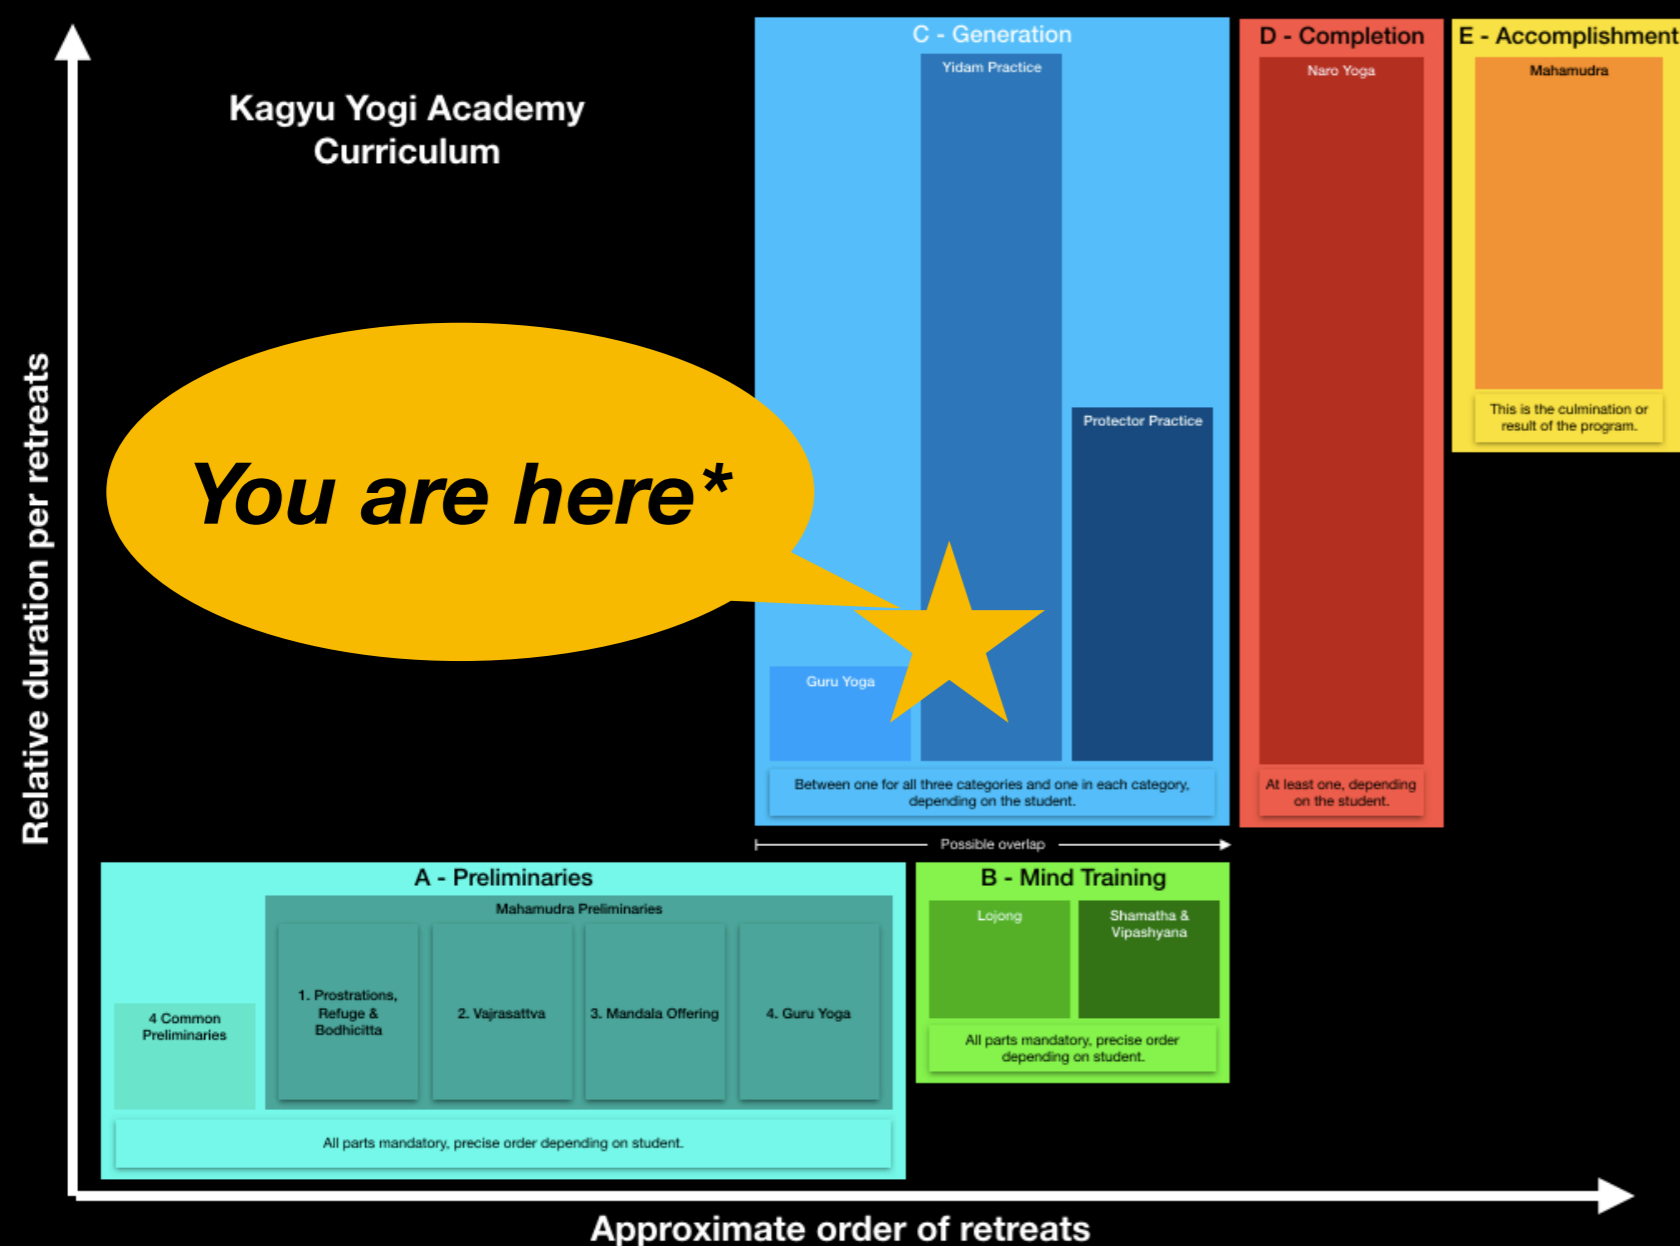

# A/B/C - Possible Overlap

By default, the practices are completed in order, however, depending on the student, some overlaps are possible.

- A2.4/C1 - Guru Yoga
  - These two can be joined by choosing only one guru yoga and using it already during the preliminaries.
- B2/C - Shamatha & Vipashyana
  - Shamatha and Vipashyana can be practiced as part of any or all of the generation stage practices.
- These overlaps depend on the student. Choosing to do so, however, will not necessarily cut down on retreat time

# E - Accomplishment

It is not feasible to predict the duration for this module.

- If all the previous stages are completed diligently and appropriately, Mahamudra is the fruit.

# Application & Contact

More information, application, and contact...

- Your starting point will depend on your practices to date and will be determined together with Rinpoche.

- Join any suitable course with Rinpoche that is part of the program, and Rinpoche will advise where and how to begin your own retreat.