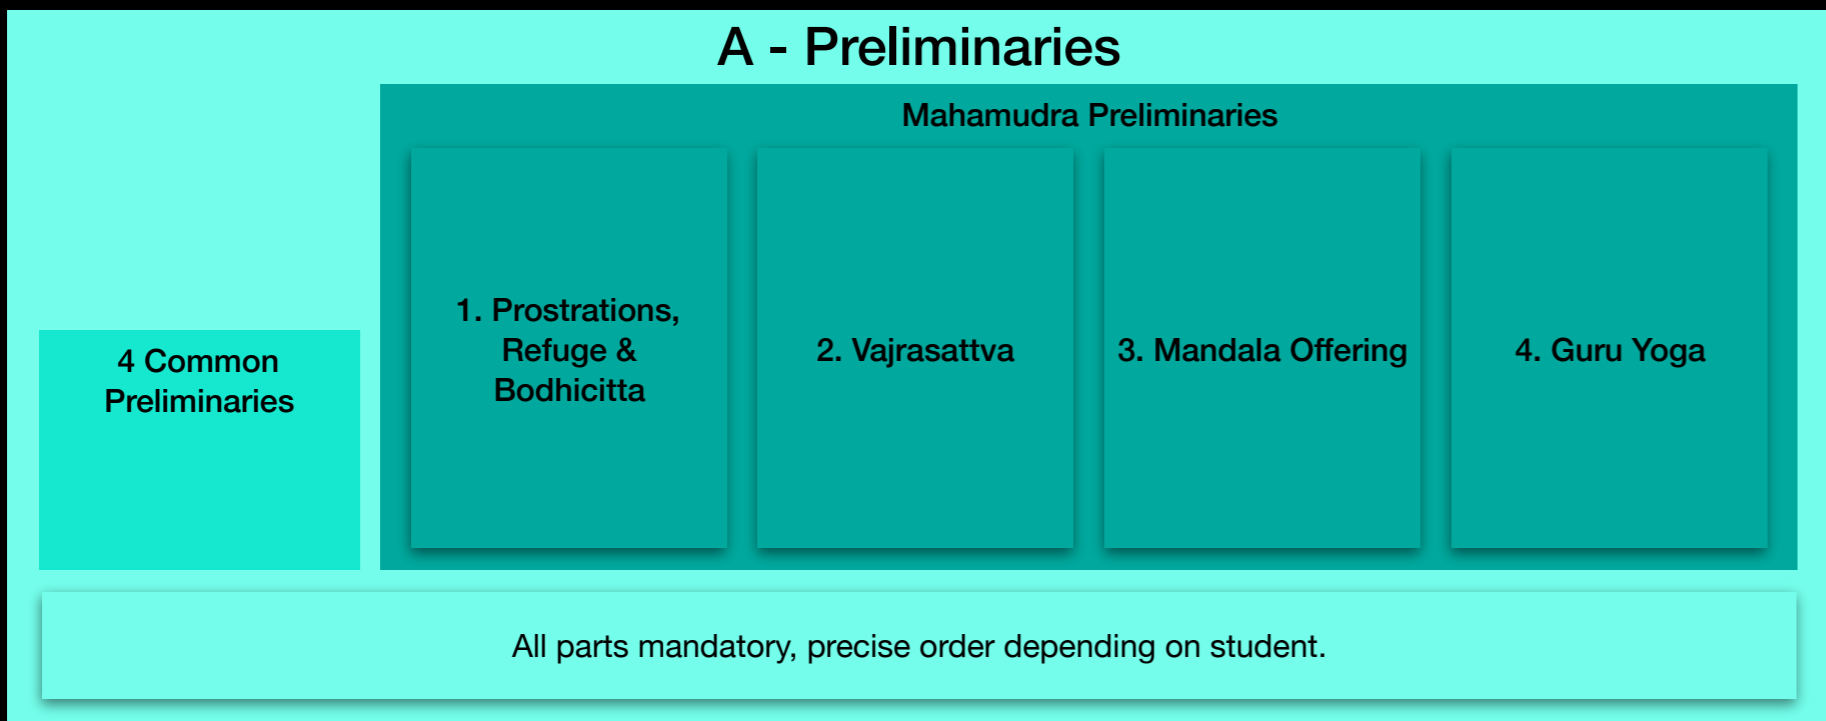

# Kagyu Yogi Academy Curriculum

Relative duration per retreats

Possible overlap

Approximate order of retreats

# B - Mind Training

All modules are mandatory; the precise order and other details depend on the student.

- B1 - Lojong
  - This module will take about one month.
- B2 - Shamatha & Vipashyana
  - This module will take about one month.