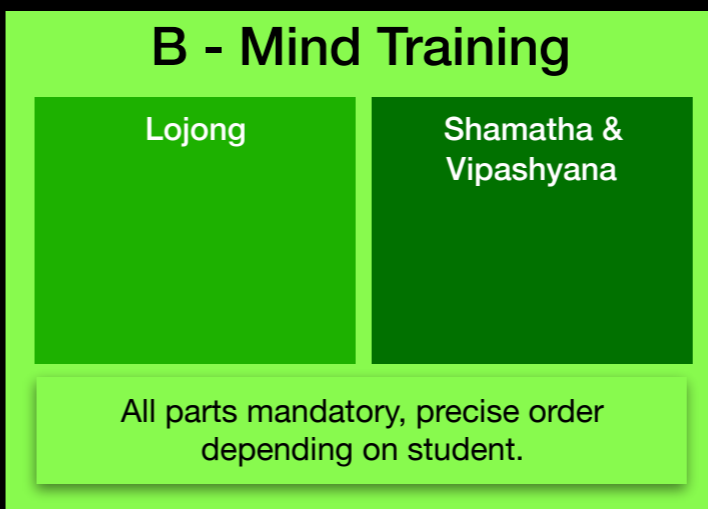

# Kagyu Yogi Academy Curriculum

Relative duration per retreats

Possible overlap

Approximate order of retreats

# B - Mind Training

All modules are mandatory; the precise order and other details depend on the student.

- B1 - Lojong
  - This module will take about one month.
- B2 - Shamatha & Vipashyana
  - This module will take about one month.