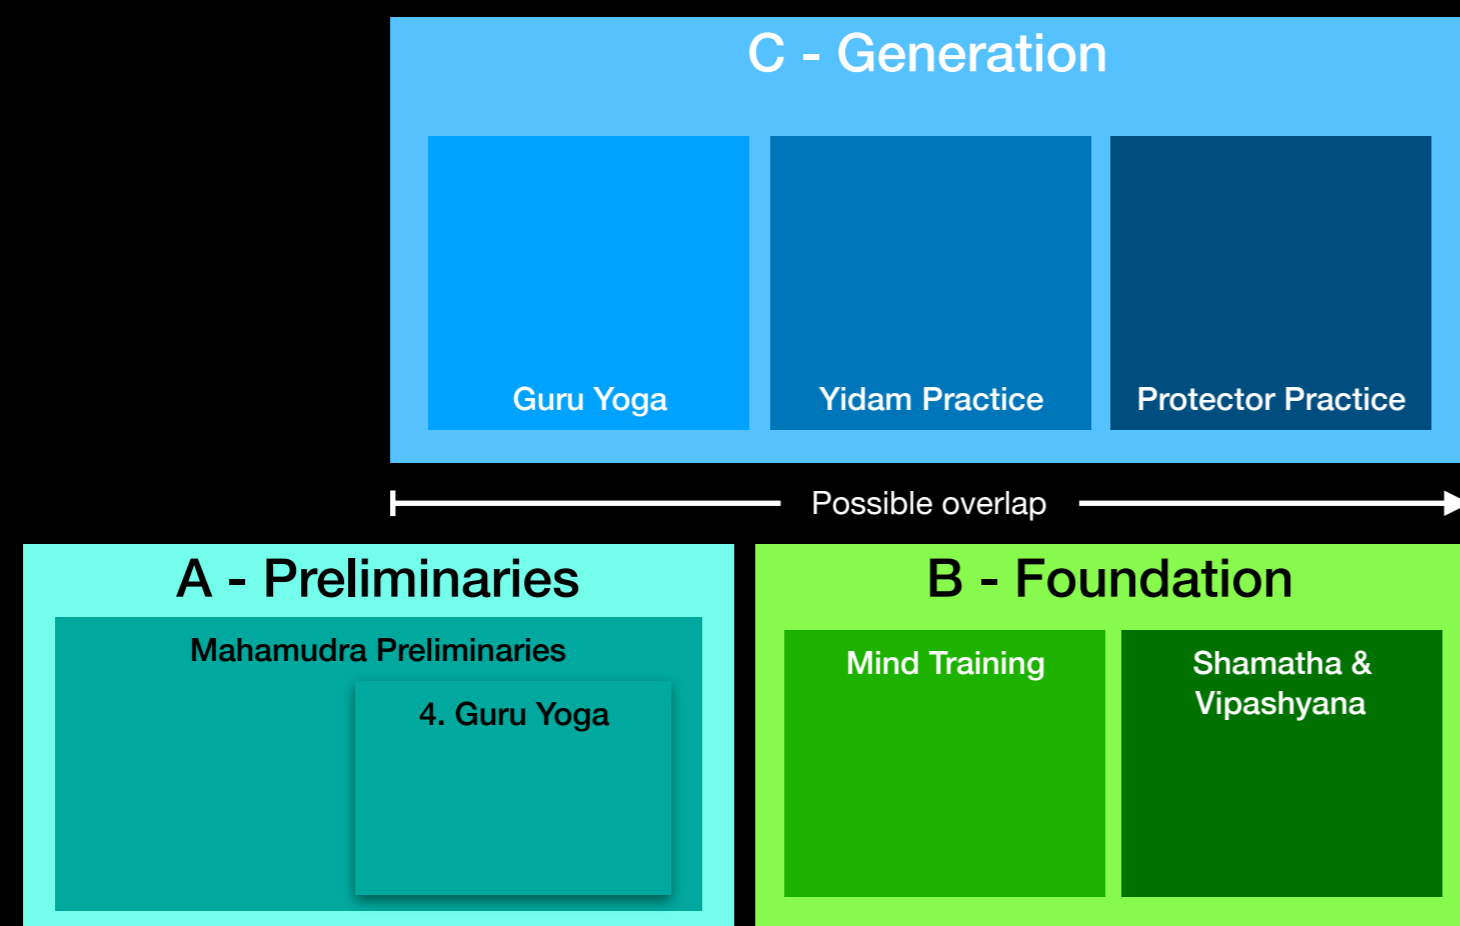

# B - Mind Training

All modules are mandatory; the precise order and other details depend on the student.

- B1 - Lojong
  - This module will take about one month.
- B2 - Shamatha & Vipashyana
  - This module will take about one month.

# C - Generation Stage

Between one for all three categories and one in each category, depending on the student.

- C1 - Guru Yoga
  - This module takes about 3 weeks.
- C2 - Yidam Practice
  - This module takes about 6 months.
- C3 - Protector Practice
  - This module takes about 3 months.
- Using only one or two practices across all three categories is possible and choosing to do so depends on the student. However, it doesn't necessarily cut down retreat time.

# A/B/C - Possible Overlap

By default, the practices are completed in order, however, depending on the student, some overlaps are possible.

- A2.4/C1 - Guru Yoga
  - These two can be joined by choosing only one guru yoga and using it already during the preliminaries.
- B2/C - Shamatha & Vipashyana
  - Shamatha and Vipashyana can be practiced as part of any or all of the generation stage practices.
- These overlaps depend on the student. Choosing to do so, however, will not necessarily cut down on retreat time